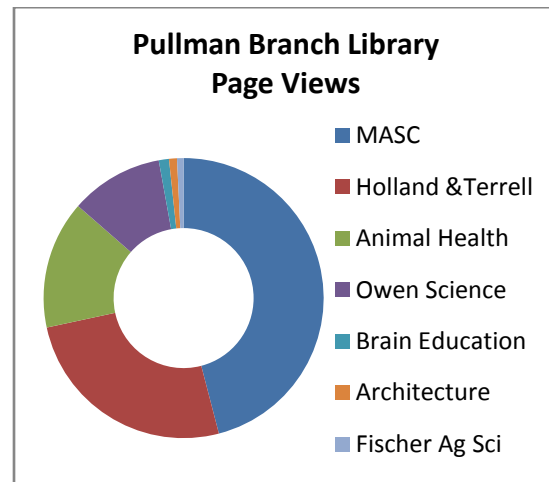

Total Visits	1,671,475
Total Page Views	2,644,326
On Campus users	71.60%
Off Campus users	28.40%

Top Ten Pages (visits)

Home Page	1,336,743
Article Gateway	332,891
Library Accounts	32,216
MLA Guide	23,494
Library Hours	20,834
Journal Abbreviations	16,630
NLM Guide	10,973
Login Problems Page	10,718
Animal Health Lib. Homepage	10,392
MASC* Homepage	9,557

Top Ten Global Site Searches

Jstor	21
wiki	13
educref@wsu.edu	12
blog	11
Jane Jones, Miss Alaska	11
citation	11
article reach	11
blue form	11
preservation	10

Top Ten Referrers

Direct (no referrer)	1,079,492
Google	283,092
Library Systems Homepage	56,560
Library Catalog (Griffin)	47,641
WSU (index.wsu.edu)	20,077
Bing	16,988
WSU Nursing Homepage	16,483
FindIt!@WSU	14,194
WSU (about.wsu.edu)	14,676
SearchIt!@WSU	14,194
Worldcat (WSU)	12,069

Top Ten Electronic Resources

(accessed from SearchIt!@WSU)

PubMed	40,329
Academic Search Complete	33,722
Web of Science	25,699
CINAHL	24,073
JSTOR	23,982
PsycINFO 1872-Current	17,449
New York Times (1851-2006)	11,267
ArticleFirst	11,166
Business Source Complete	7,856
Education Full Text	6,197

Page Views on Branch Library Sites

MASC*	49,848
Holland & Terrell Libraries	27,862
Animal Health Library	16,052
Owen Science Library	11,650
Brain Education Library	1,277
Architecture Library	818
Fischer Ag Sci Library	993

Numbers are for fiscal Year 2010-2011
*Manuscripts, Archives, and Special Collections
Created 11/7/2011